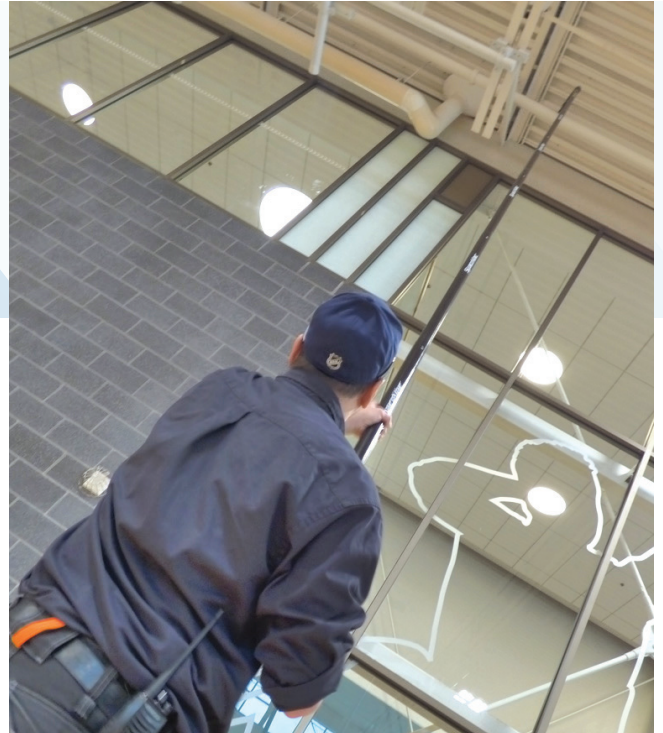

SpaceVac Internal High Reach Cleaning

Specifications:

- Complies with HSE recommendations
- A range of tools to handle different cleaning tasks
- No loss in suction power
- Made from super-lightweight carbon fibre
- HD camera included to monitor and record work from the ground

Features and benefits

- SpaceVac high reach vacuum systems allow cleaning high areas whilst keeping your feet firmly on the ground
- Whether it is gutter cleaning outside or cleaning of pipes, beams and fixtures inside large facilities and warehouses
- No need for ladders or expensive scaffolding

The SpaceVac Internal Kit contains everything you need to get started cleaning at height internally, from the safety of the ground. SpaceVac is the leading high level cleaning system and is being enjoyed by clients across the globe.

Included Accessories

Pole Kit:

- 5 x 1.6m Carbon Fibre Poles
- 1 x 0.8m Carbon Fibre Pole
- Padded pole bag

Head Kit:

- 4 x Lightweight, durable cleaning heads
- 5 x Specialist brushes and attachments

Hose Kit:

- 5m hose with Hose bag
- Hose to Vac Adaptor
- Hose to pole adaptor

Camera Kit:

- Wireless camera & clip
- Wireless monitor and clip
- Camera bag

Live high quality video
Monitor your work as you go