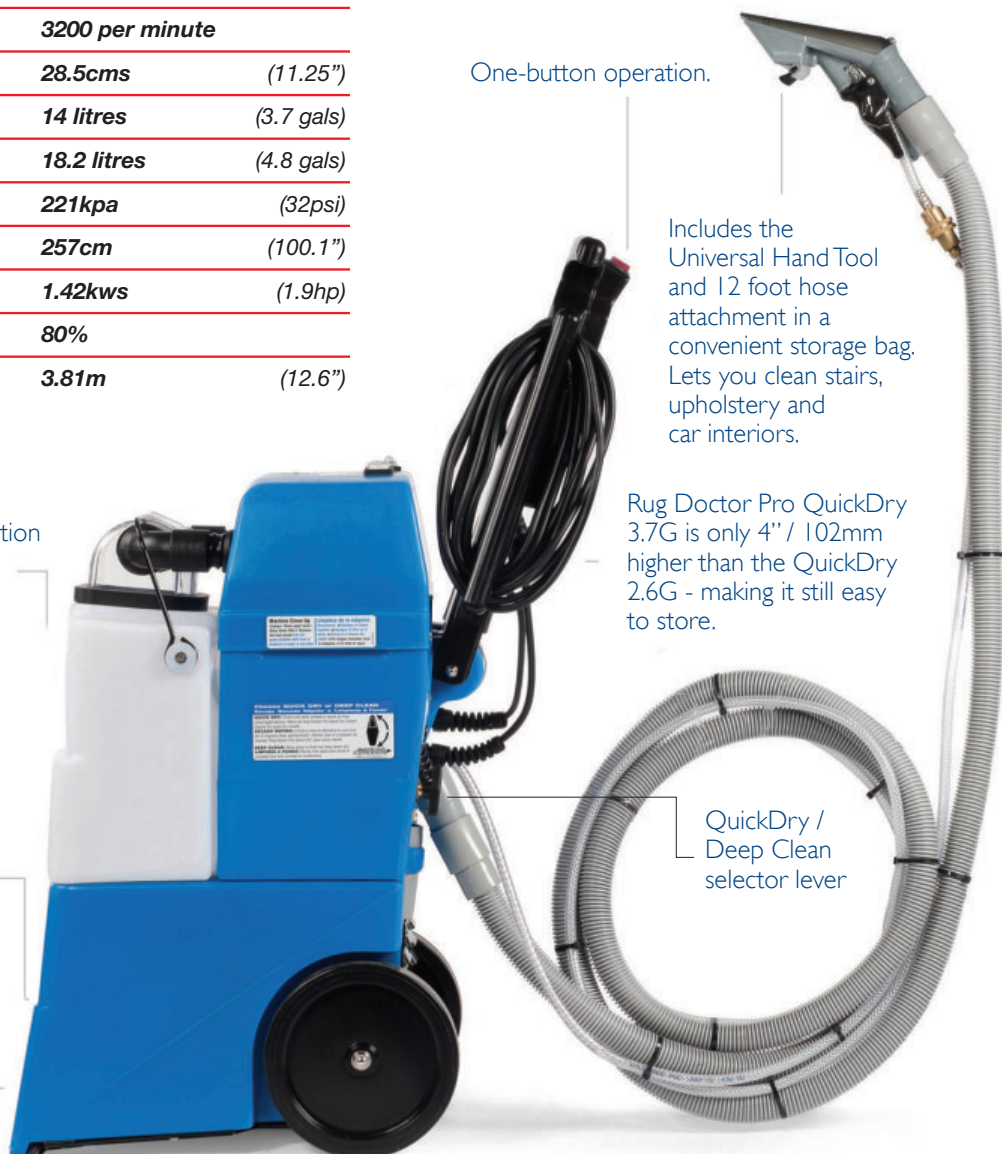

The powerful Rug Doctor Pro QuickDry 3.7G machines are used by thousands of cleaning professionals because they are easy to use and manoeuvre, lightweight, and provide beautiful results; refreshing, restoring and renewing both carpet and upholstery.

Rug Doctor Pro QuickDry 3.7G offers great vacuum power, excellent cleaning ability and with its' unique vibrating brush and one button simplicity, it offers professional results in a single pass.

The Rug Doctor Pro QuickDry 3.7G offers added convenience by virtue of its wide track size. With a capacity that's nearly 30% more than the Rug Doctor Pro QuickDry 2.6G and a 16% wider cleaning path, you get faster cleaning with fewer refills.

Extra large sized solution and recovery tanks mean fewer refills.

Larger wheels increase manoeuvrability allowing the machine to move smoothly and easily over the carpet.

Wider brush and vacuum path provides faster one pass cleaning

One-button operation.

Includes the Universal Hand Tool and 12 foot hose attachment in a convenient storage bag. Lets you clean stairs, upholstery and car interiors.

Rug Doctor Pro QuickDry 3.7G is only 4" / 102mm higher than the QuickDry 2.6G - making it still easy to store.

QuickDry / Deep Clean selector lever