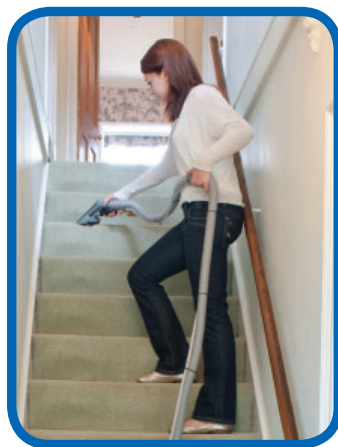

Only Rug Doctor Pro chemicals should be used with Rug Doctor Pro machines as they have been formulated to give optimum performance.

RugDoctor Pro

Unit 29, Timberlaine Trading Estate, Decoy Road, Worthing, West Sussex BN14 8ND

Tel: 01903 235558 Fax: 01903 209671 Web: www.rugdoctortrade.co.uk

PART NO:
1092120